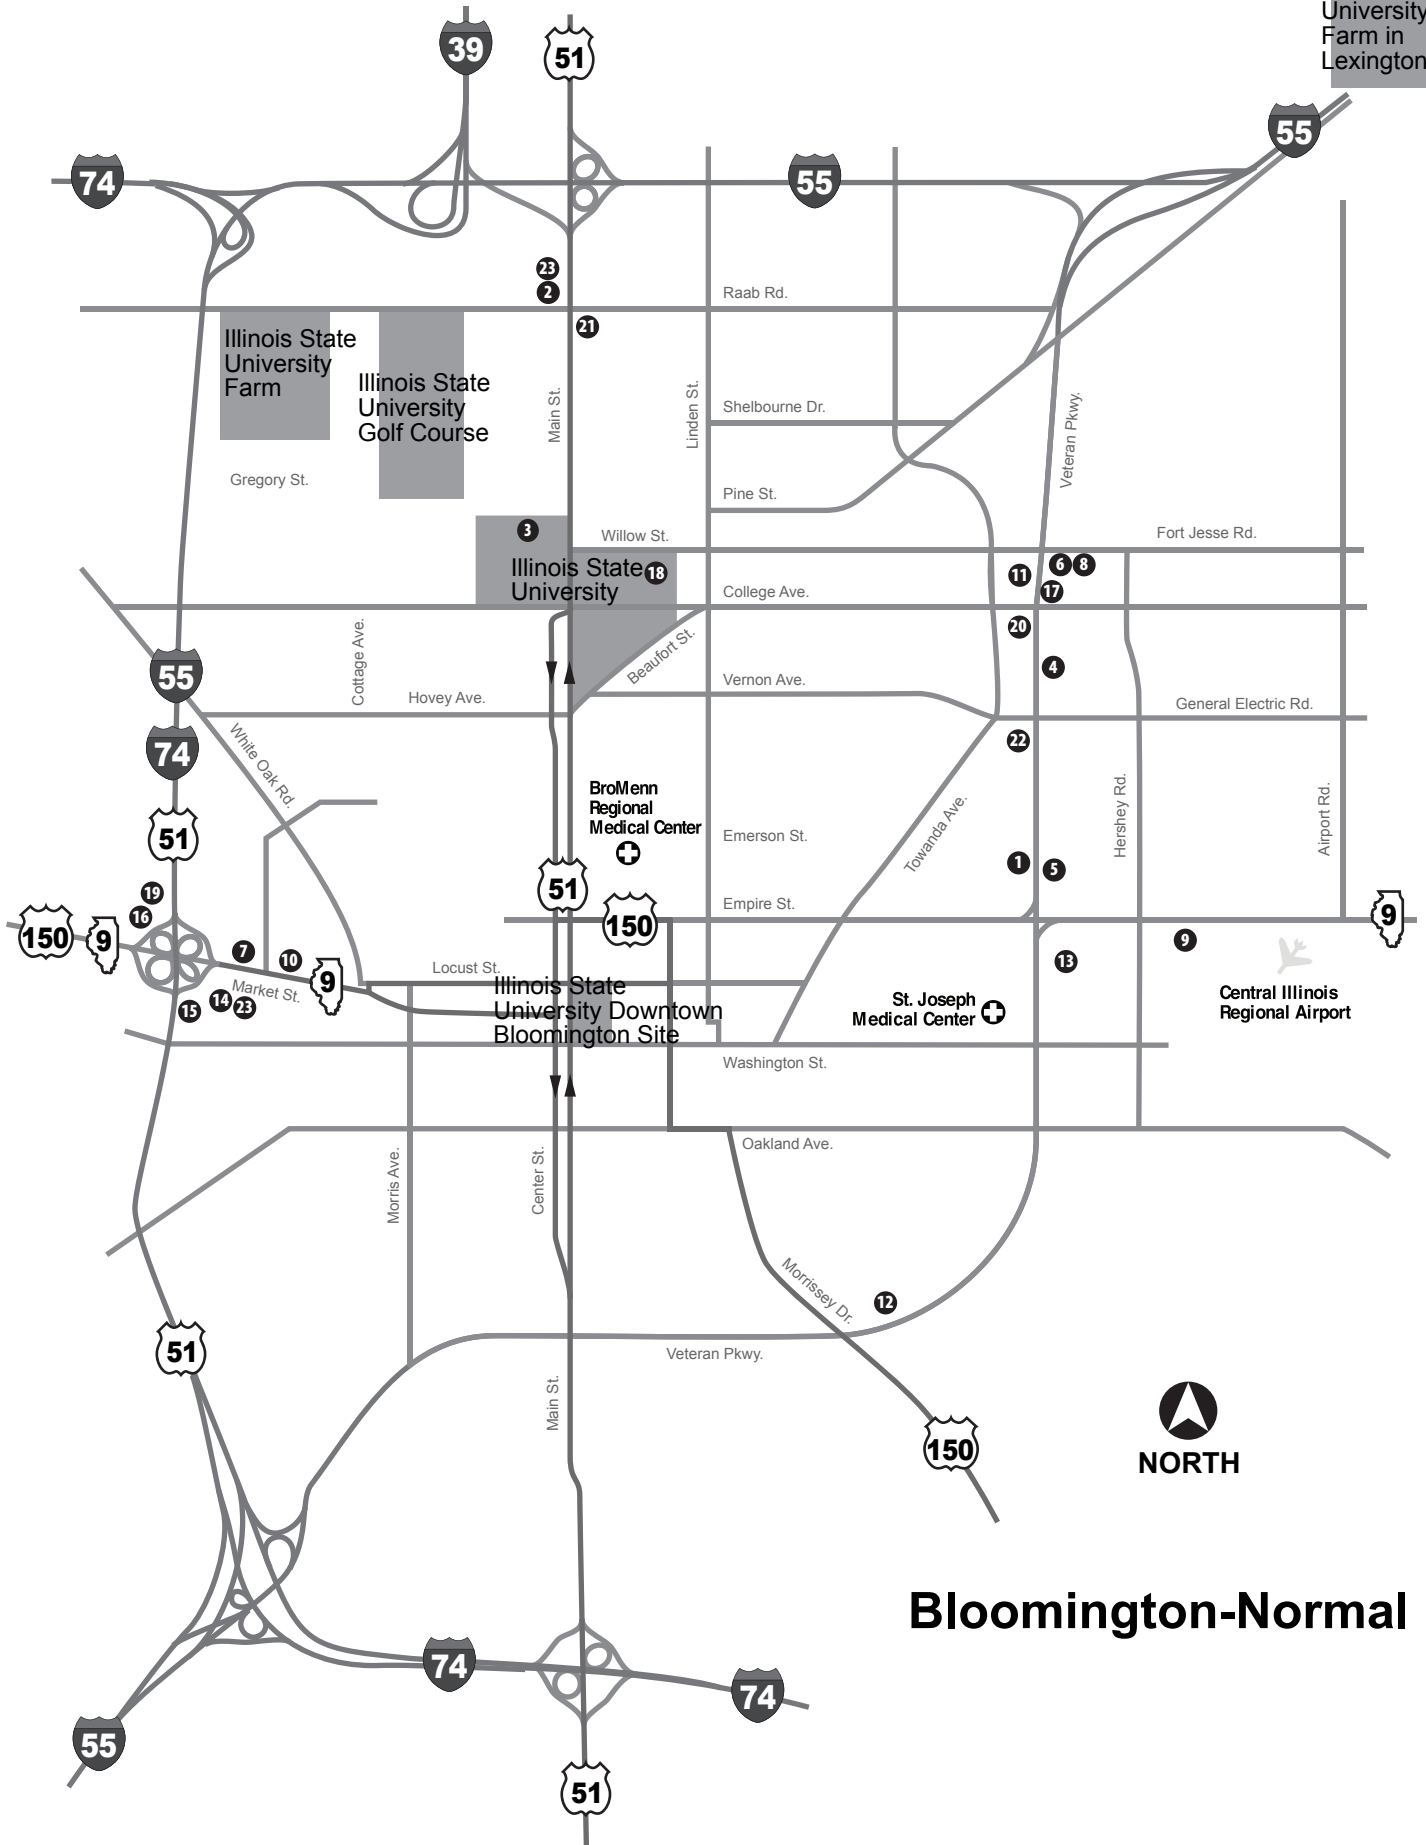

ILLINOIS STATE UNIVERSITY

Illinois' first public university

Illinois State University Farm in Lexington